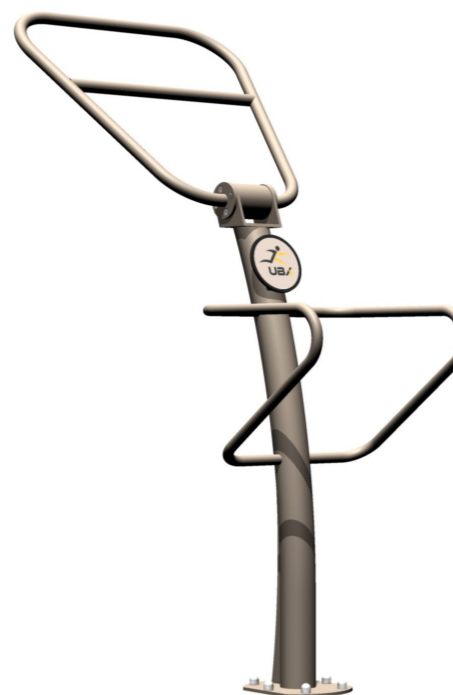

HAMILTON PARK

LEICESTER CITY COUNCIL

COLOUR OPTIONS

STEPPER
(AIR WALKER)

SHOULDER WHEEL
(HAND CYCLE)

LEG PRESS
(DOUBLE LEG PRESS)

BICYCLE
(RECUMBENT BIKE)

CHEST PRESS

PENDULUM AND TWISTER
(CROSS TRAINER/SKIER)

CHIN UP & DIPS
PULL UPS

LEG EXTENSION
(DOUBLE LEG PRESS)

HIP TWISTER
(OBLIQUE TRAINER)

HIGH PULLEY
(LAT PULL DOWN)