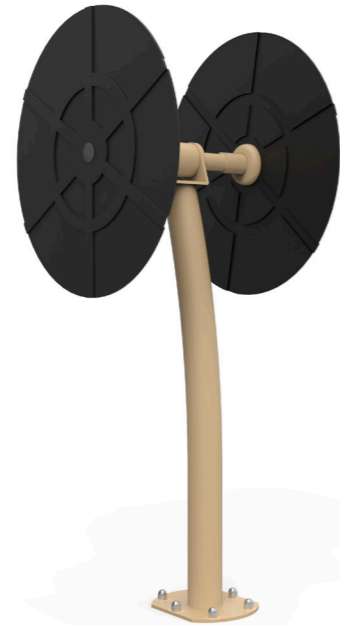

HAMILTON PARK

LEICESTER CITY COUNCIL

COLOUR OPTIONS

STEPPER
(AIR WALKER)

SHOULDER WHEEL
(HAND CYCLE)

LEG PRESS
(DOUBLE LEG PRESS)

BICYCLE
(RECUMBENT BIKE)

CHEST PRESS

PENDULUM AND TWISTER
(CROSS TRAINER/SKIER)

CHIN UP & DIPS
PULL UPS

LEG EXTENSION
(DOUBLE LEG PRESS)

HIP TWISTER
(OBLIQUE TRAINER)

HIGH PULLEY
(LAT PULL DOWN)